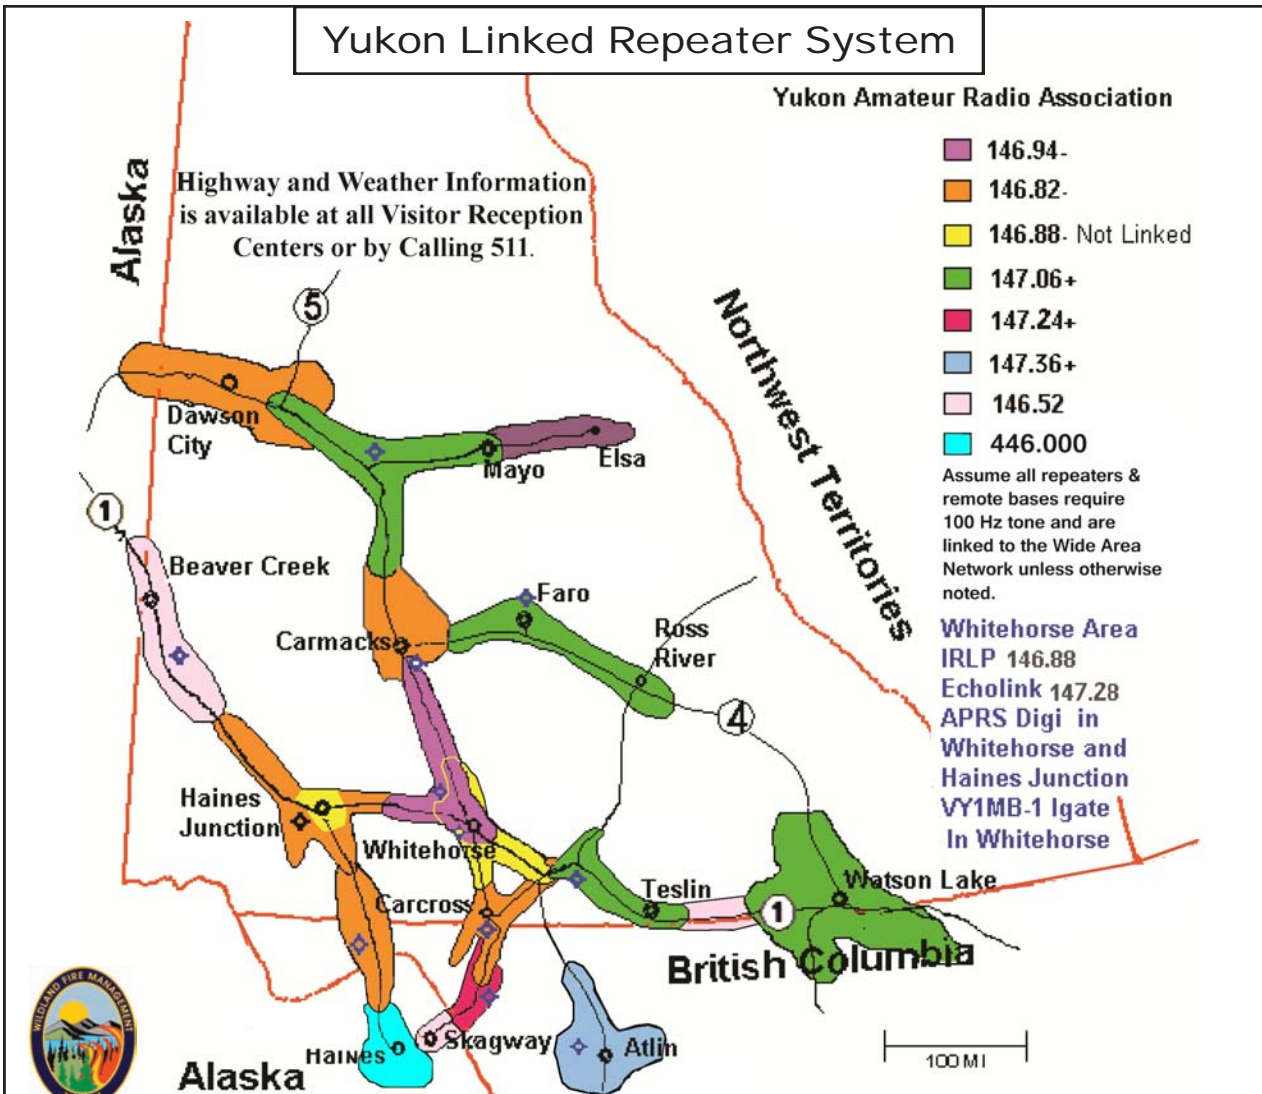

Yukon Linked Repeater System

Yukon Amateur Radio Association

- 146.94-
- 146.82-
- 146.88- Not Linked
- 147.06+
- 147.24+
- 147.36+
- 146.52
- 446.000

Assume all repeaters & remote bases require 100 Hz tone and are linked to the Wide Area Network unless otherwise noted.

Whitehorse Area
 IRLP 146.88
 Echolink 147.28
 APRS Digi in
 Whitehorse and
 Haines Junction
 VY1MB-1 Igate
 In Whitehorse

Yukon Amateur Radio Repeater Network
 With generous support of governments and industry YARA builds and maintains a Yukon wide network (WAN) of amateur radio repeaters throughout Yukon. These repeaters enable amateur radio operators to communicate along most Yukon highways year round. This network is available for use by visitors and residents. YARA also provides support for the Yukon Marine Radio System.