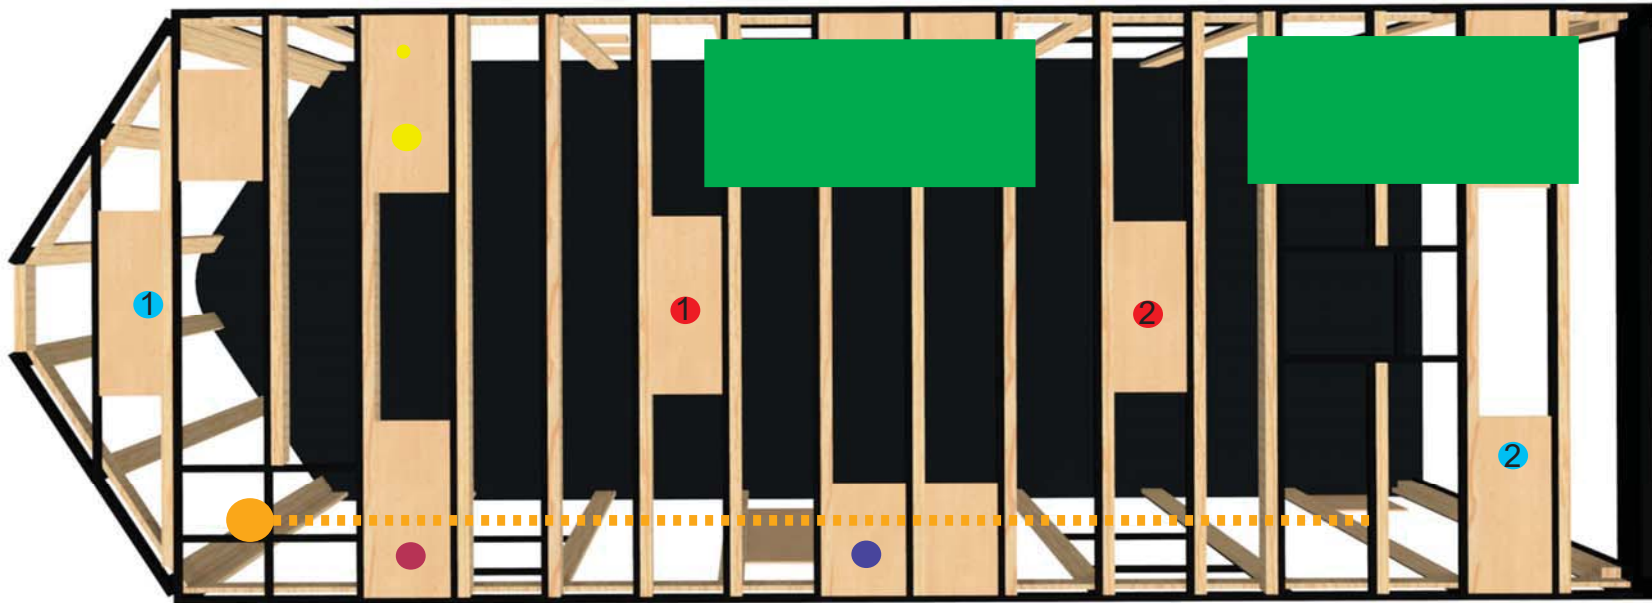

Roof Antenna Plan

Communications Trailer

- Solar Panels
- HF with motorized mount and Scorpion Antenna
- Amateur VHF/UHF: 1 - SG-7900, 2 - SG7000
- APRS Antennas (VHF and GPS)
- Commercial: 1 - VHF or UHF?, 2 - VHF
- Amateur 1.2GHz Omni?
- WiFi